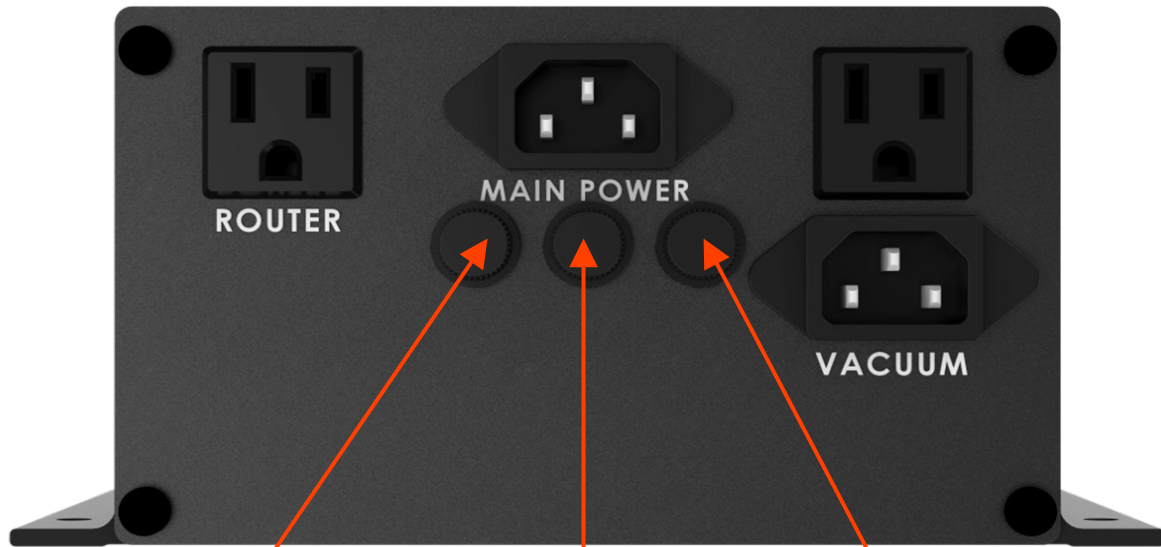

Fuse Types Elite Controller

ROUTER Fuse
10A Slow
PN# 5ET-10-R

Main Fuse
10A Slow
PN# 5ET-10-R

VACUUM Fuse
10A Slow
PN# 5ET-10-R

All Fuses 20mmX 5mm Slow Blow
Bel or Equivalent 250V UL/CSA Certified

Fuse Types Elite Controller

Masso Fuse
1A Slow
PN# 5ET-1-R

Motor Fuses (5)
3A Slow
PN# 5ET-3.15-R

All Fuses 20mm x 5mm Slow Blow
Bel or Equivalent 250V UL/CSA Certified