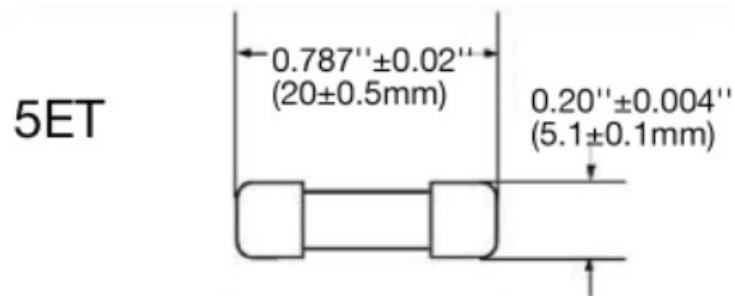

Fuse Types Elite Controller

ROUTER Fuse
10A Slow
PN# 5ET-10-R

Main Fuse
10A Slow
PN# 5ET-10-R

VACUUM Fuse
10A Slow
PN# 5ET-10-R

All Fuses 20mmX 5mm Slow Blow
Bel or Equivalent 250V UL/CSA Certified

Fuse Types Elite Controller

Masso Fuse
1A Slow
PN# 5ET-1-R

Motor Fuses (5)
3A Slow
PN# 5ET-3.15-R

All Fuses 20mm x 5mm Slow Blow
Bel or Equivalent 250V UL/CSA Certified