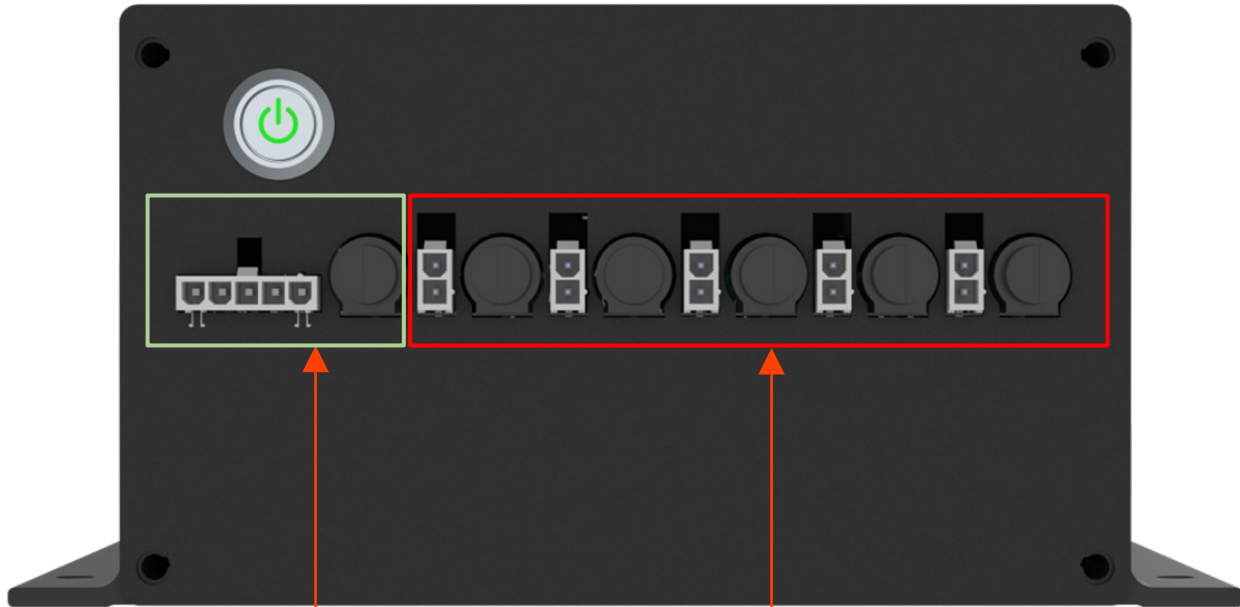

Fuse Types Elite Controller

ROUTER Fuse
10A Slow
PN# 5ET-10-R

Main Fuse
10A Slow
PN# 5ET-10-R

VACUUM Fuse
10A Slow
PN# 5ET-10-R

All Fuses 20mmX 5mm Slow Blow
Bel or Equivalent 250V UL/CSA Certified

Fuse Types Elite Controller

Masso Fuse
1A Slow
PN# 5ET-1-R

Motor Fuses (5)
3A Slow
PN# 5ET-3.15-R

All Fuses 20mm x 5mm Slow Blow
Bel or Equivalent 250V UL/CSA Certified